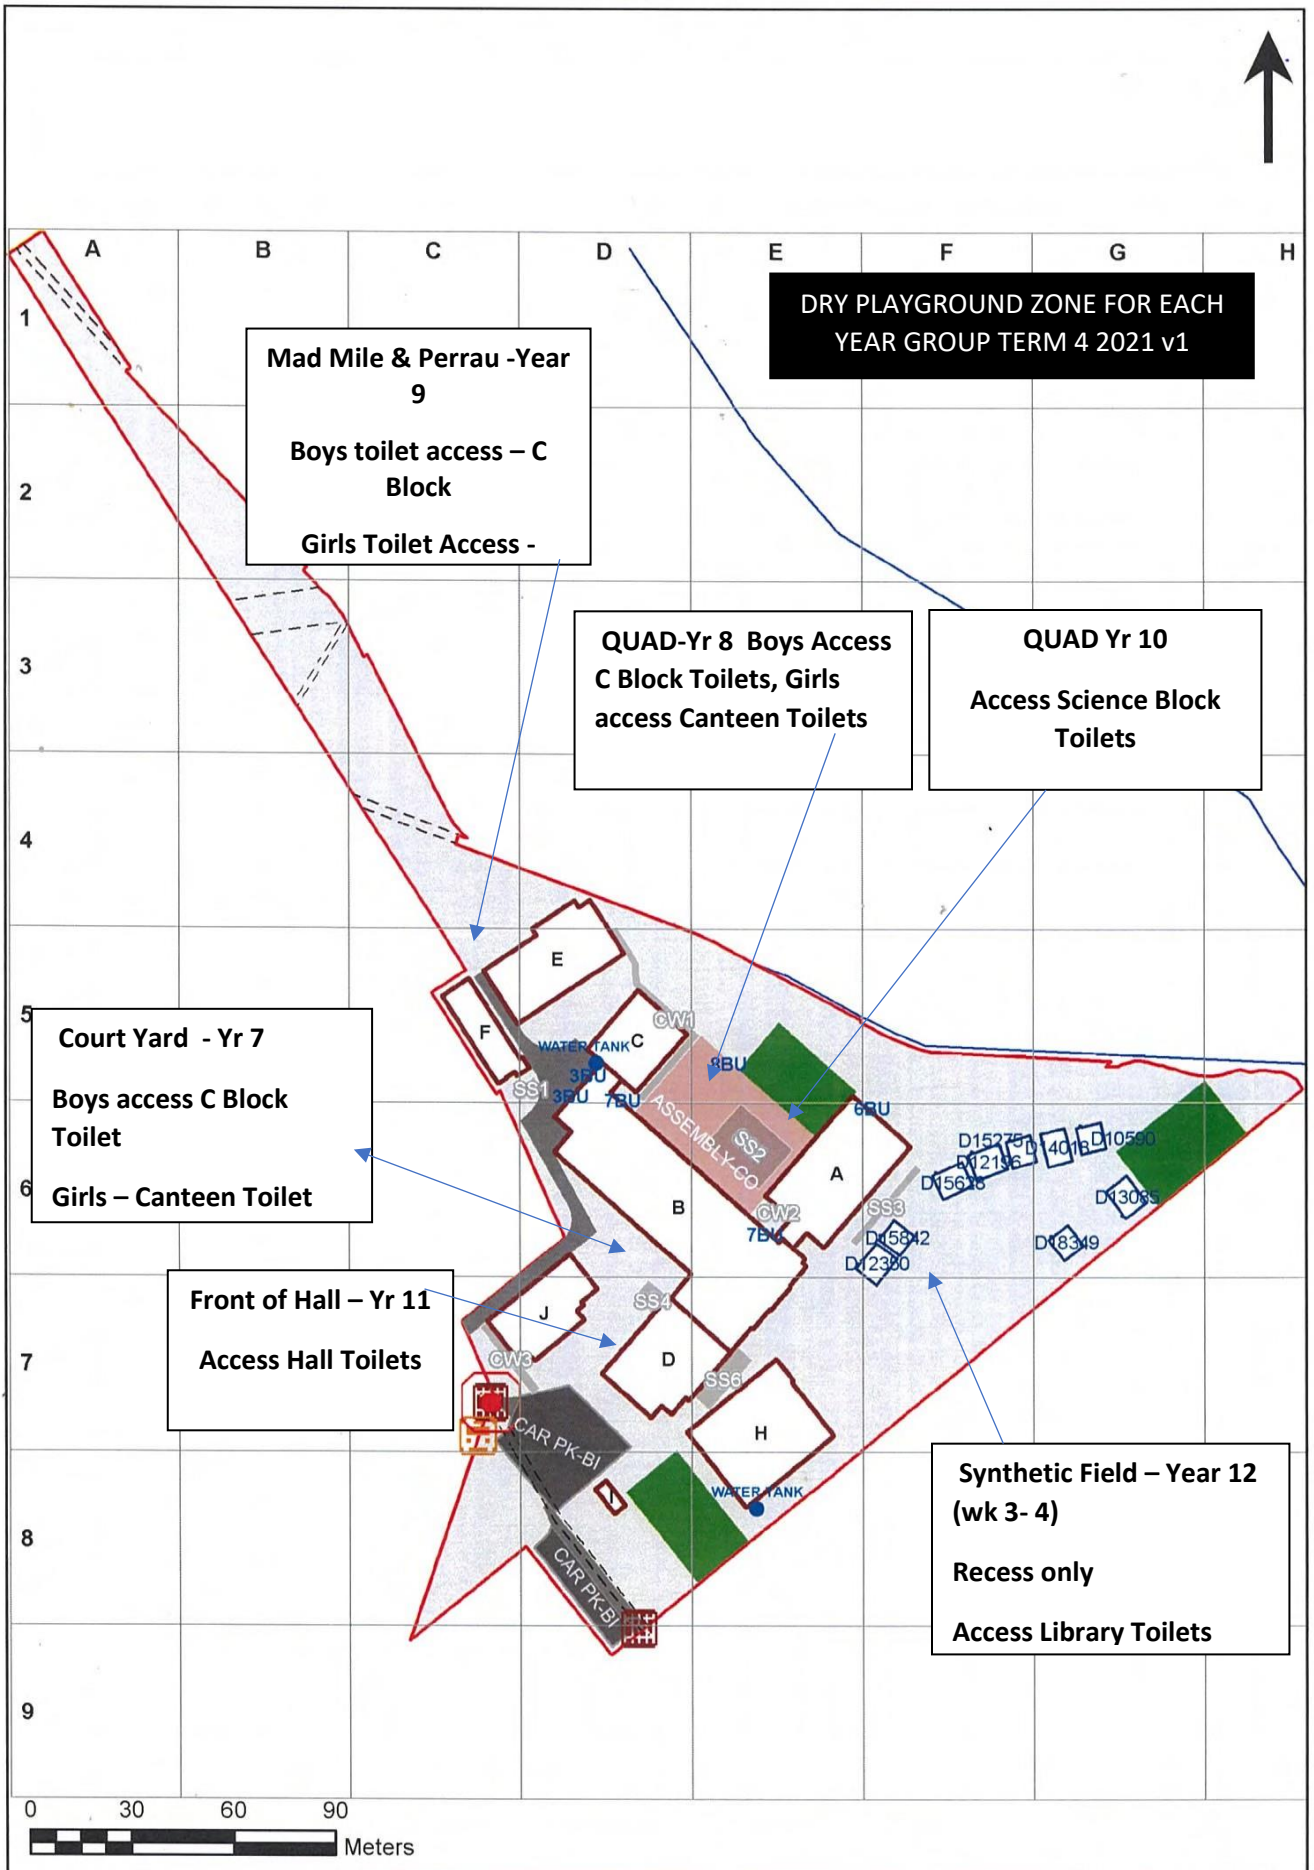

8236 - Blakehurst High School  
Site Plan (12346)

**DRY PLAYGROUND ZONE FOR EACH YEAR GROUP TERM 4 2021 v1**

**Mad Mile & Perrau -Year 9**  
Boys toilet access – C Block  
Girls Toilet Access -

**QUAD-Yr 8 Boys Access**  
C Block Toilets, Girls access Canteen Toilets

**QUAD Yr 10**  
Access Science Block Toilets

**Court Yard - Yr 7**  
Boys access C Block Toilet  
Girls – Canteen Toilet

**Front of Hall – Yr 11**  
Access Hall Toilets

**Synthetic Field – Year 12 (wk 3- 4)**  
Recess only  
Access Library Toilets