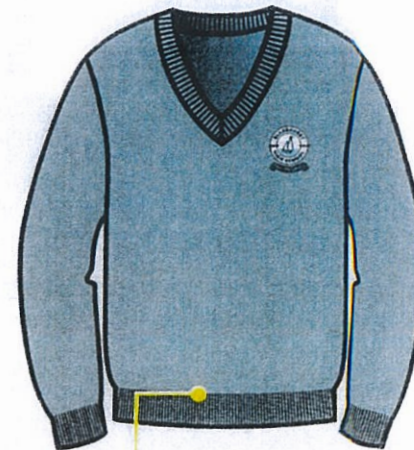

BLAKEHURST HIGH SCHOOL BOYS

SENIOR BOYS DELUXE SHIRT
WHITE BODY W/ EMB
NAVY PIPING ON POCKET

JUNIOR BOYS DELUXE SHIRT
SKY BODY W/ EMB
NAVY PIPING ON POCKET

BOYS TIE
W/ LIME & SKY STRIPE
W/ CREST

UNISEX SHELL JACKET
INK NAVY BODY
W/ EMB

BOYS FLAT FRONT PANTS
NAVY BODY

BOYS FLAT FRONT SHORTS
NAVY BODY

CREW SOCKS
NAVY

SLOPPY JOE

BLAKEHURST HIGH SCHOOL JUNIOR GIRLS

UNISEX SHELL JACKET
NAVY BODY W/ EMB

JUNIOR SLOPPY JOE

JUNIOR OVER BLOUSE
SKY BLUE BODY
W/ NAVY PIPING ON COLLAR & CUFF
SIDE SPLITS