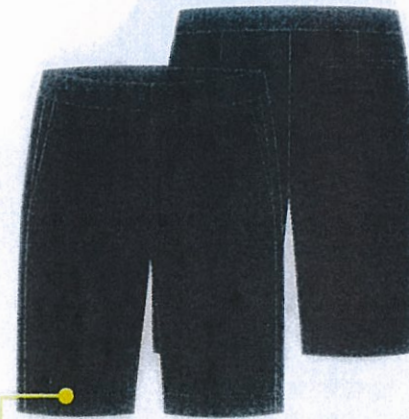

BOYS FLAT FRONT PANTS
NAVY BODY

BOYS FLAT FRONT SHORTS
NAVY BODY

CREW SOCKS
NAVY

SLOPPY JOE

BLAKEHURST HIGH SCHOOL JUNIOR GIRLS

UNISEX SHELL JACKET
NAVY BODY W/ EMB

JUNIOR SLOPPY JOE

JUNIOR OVER BLOUSE
SKY BLUE BODY
W/ NAVY PIPING ON COLLAR & CUFF
SIDE SPLITS

CREW SOCK
NAVY

JUNIOR TAILORED SHORT
NAVY BODY

NEW CHECK

JUNIOR SKIRT
2 BOX PLEAT FRONT AND BACK

JUNIOR PANTS

BLAKEHURST HIGH SCHOOL SENIOR GIRLS

SENIOR PANTS
NAVY BODY

SENIOR BLOUSE
LEMON BODY
W/ NAVY PIPING ON COLLAR & CUFF
W/ EMB

SENIOR SLOPPY JOE

UNISEX SHELL JACKET
INK NAVY BODY
W/ EMB

SENIOR SKIRT

SENIOR TAILORED SHORT
NAVY BODY

CREW SOCK
NAVY

BLAKEHURST HIGH SCHOOL SPORT

TRACK JACKET
CONT SKY SLEEVE TAPE,
W/ CONTRAST WHITE TRIM
CONT ZIP, WELT POCKETS

TRACK PANT
CONT SIZE WHITE LEG TAPE,
BACK POCKET
W/ CONTRAST SKY &
WHITE TRIM
CONT DRAWCORD,
FRONT POCKETS,
LEG ZIPS

SPORT POLO
SKY BODY
NAVY PANEL W/ WHITE PIPING
NAVY & WHITE STRIPE ON COLLAR
W/ EMB

SPORT SHORT
SKY PANEL ON LEFT SIDE
LEFT ZIP POCKET ONLY
W/ EMB