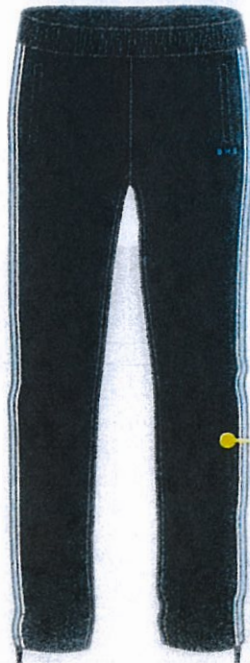

BOYS FLAT FRONT PANTS
NAVY BODY

BOYS FLAT FRONT SHORTS
NAVY BODY

CREW SOCKS
NAVY

SLOPPY JOE

BLAKEHURST HIGH SCHOOL JUNIOR GIRLS

UNISEX SHELL JACKET
NAVY BODY W/ EMB

JUNIOR SLOPPY JOE

JUNIOR OVER BLOUSE
SKY BLUE BODY
W/ NAVY PIPING ON COLLAR & CUFF
SIDE SPLITS

CREW SOCK
NAVY

JUNIOR TAILORED SHORT
NAVY BODY

NEW CHECK

JUNIOR SKIRT
2 BOX PLEAT FRONT AND BACK

JUNIOR PANTS

BLAKEHURST HIGH SCHOOL SENIOR GIRLS

SENIOR PANTS
NAVY BODY

SENIOR BLOUSE
LEMON BODY
W/ NAVY PIPING ON COLLAR & CUFF
W/ EMB

SENIOR SLOPPY JOE

UNISEX SHELL JACKET
INK NAVY BODY
W/ EMB

SENIOR SKIRT

SENIOR TAILORED SHORT
NAVY BODY

CREW SOCK
NAVY

BLAKEHURST HIGH SCHOOL SPORT

TRACK JACKET
CONT SKY SLEEVE TAPE,
W/ CONTRAST WHITE TRIM
CONT ZIP, WELT POCKETS

TRACK PANT
CONT SIZE WHITE LEG TAPE,
BACK POCKET
W/ CONTRAST SKY &
WHITE TRIM
CONT DRAWCORD,
FRONT POCKETS,
LEG ZIPS

SPORT POLO
SKY BODY
NAVY PANEL W/ WHITE PIPING
NAVY & WHITE STRIPE ON COLLAR
W/ EMB

SPORT SHORT
SKY PANEL ON LEFT SIDE
LEFT ZIP POCKET ONLY
W/ EMB