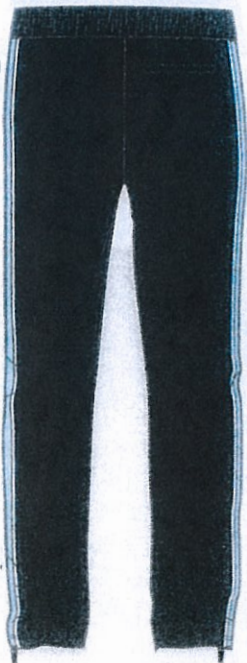

BOYS FLAT FRONT PANTS
NAVY BODY

BOYS FLAT FRONT SHORTS
NAVY BODY

CREW SOCKS
NAVY

SLOPPY JOE

BLAKEHURST HIGH SCHOOL JUNIOR GIRLS

UNISEX SHELL JACKET
NAVY BODY W/ EMB

JUNIOR SLOPPY JOE

JUNIOR OVER BLOUSE
SKY BLUE BODY
W/ NAVY PIPING ON COLLAR & CUFF
SIDE SPLITS

CREW SOCK
NAVY

JUNIOR TAILORED SHORT
NAVY BODY

NEW CHECK

JUNIOR SKIRT
2 BOX PLEAT FRONT AND BACK

JUNIOR PANTS

BLAKEHURST HIGH SCHOOL SENIOR GIRLS

SENIOR PANTS
NAVY BODY

SENIOR BLOUSE
LEMON BODY
W/ NAVY PIPING ON COLLAR & CUFF
W/ EMB

SENIOR SLOPPY JOE

UNISEX SHELL JACKET
INK NAVY BODY
W/ EMB

SENIOR SKIRT

SENIOR TAILORED SHORT
NAVY BODY

CREW SOCK
NAVY

BLAKEHURST HIGH SCHOOL SPORT

TRACK JACKET
CONT SKY SLEEVE TAPE,
W/ CONTRAST WHITE TRIM
CONT ZIP, WELT POCKETS

TRACK PANT
CONT SIZE WHITE LEG TAPE,
BACK POCKET
W/ CONTRAST SKY &
WHITE TRIM
CONT DRAWCORD,
FRONT POCKETS,
LEG ZIPS

SPORT POLO
SKY BODY
NAVY PANEL W/ WHITE PIPING
NAVY & WHITE STRIPE ON COLLAR
W/ EMB

SPORT SHORT
SKY PANEL ON LEFT SIDE
LEFT ZIP POCKET ONLY
W/ EMB